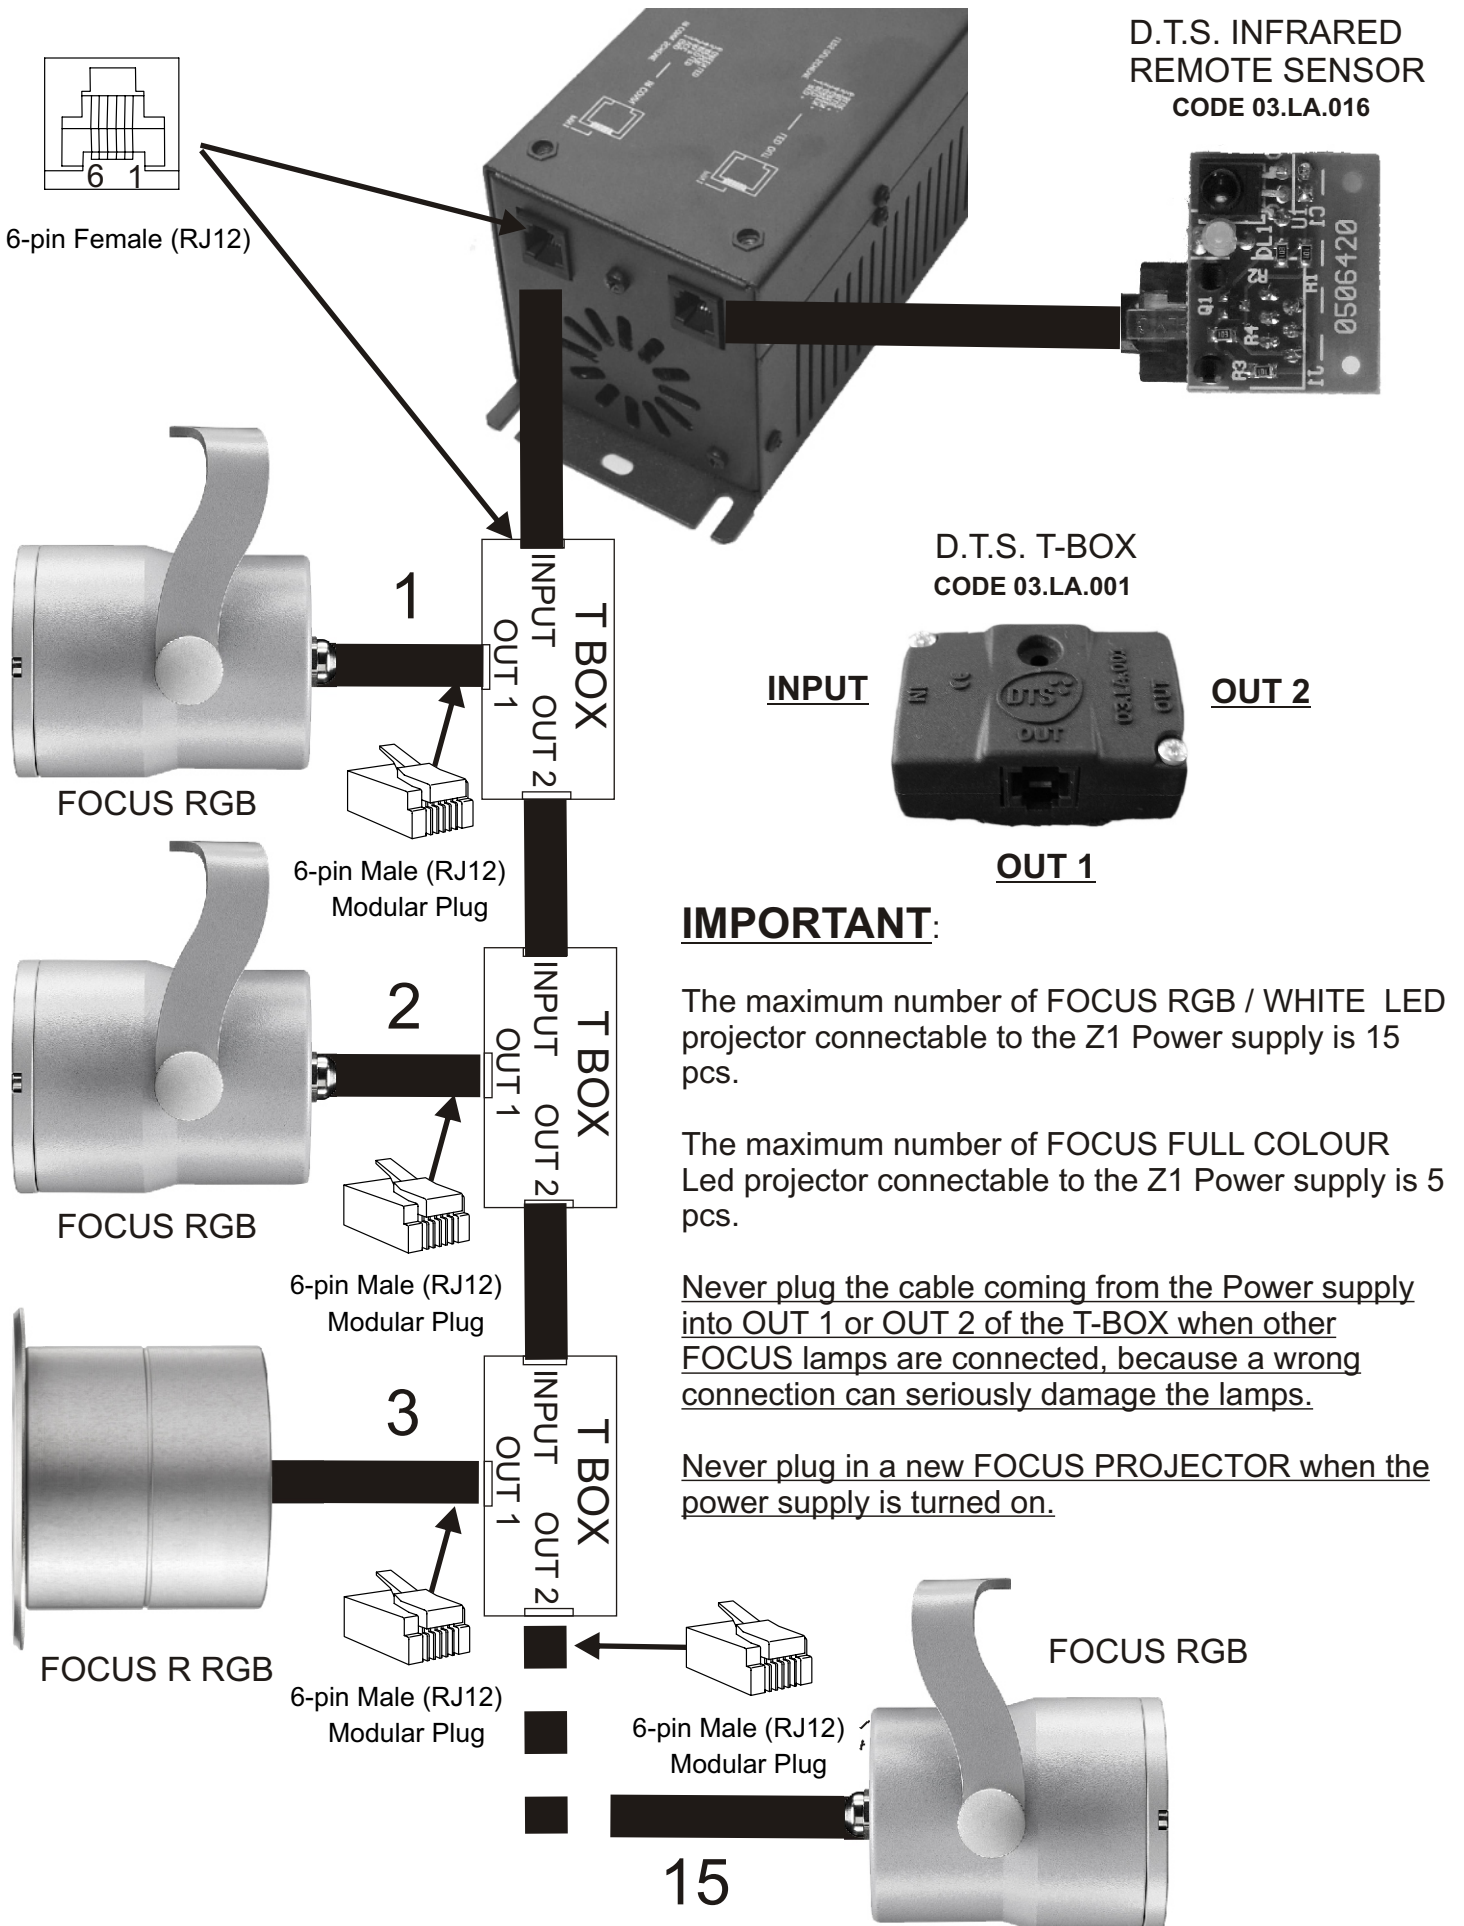

WIRING CONNECTIONS

IMPORTANT:

The maximum number of FOCUS RGB / WHITE LED projector connectable to the Z1 Power supply is 15 pcs.

The maximum number of FOCUS FULL COLOUR Led projector connectable to the Z1 Power supply is 5 pcs.

Never plug the cable coming from the Power supply into OUT 1 or OUT 2 of the T-BOX when other FOCUS lamps are connected, because a wrong connection can seriously damage the lamps.

Never plug in a new FOCUS PROJECTOR when the power supply is turned on.