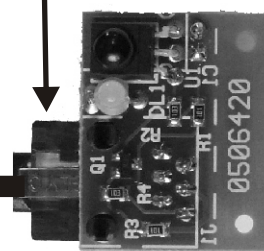

15

6-pin Female (RJ12)