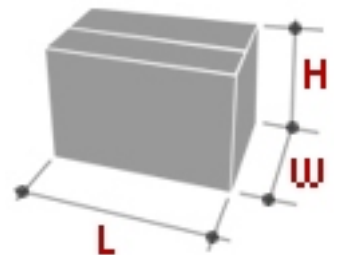

DESCRIPTION

LED technology

FOCUS WHITE 3200°-5500°K: 3 x 1W Luxeon LEDs (2 x white, 1 x amber); 490 Lux / 2 m (spot lenses)

FOCUS WHITE 3200°K: 3 x 1W white Luxeon LEDs; 260 Lux / 2 m (spot lenses)

FOCUS WHITE 5500°K: 3 x 1W white Luxeon LEDs; 910 Lux / 2 m (spot lenses)

FOCUS WHITE 6800°K: 3 x 1W white Luxeon LEDs; 840 Lux / 2 m (spot lenses)

No infrared emission; no ultraviolet emission

LEDs average lifespan: 100.000 hours

Optical units

3 lenses sets available (Spot, Medium flood, Wide flood)

Control

Via any DMX lighting console (FOCUS WHITE 3200°-5500°K)

Protection

Ip65 protection level against the penetration of solids and liquids

Construction

FOCUS is made on aluminium and stainless steel

Power supply

Dedicated Z1 or Z4 power supply / LED controllers (FOCUS WHITE 3200°-5500°K)

12V power supply

Standard accessories

Exagonal bolt for fixed installation and knob

Connection

Dedicated T-BOX RJ12 connection system (FOCUS WHITE 3200°-5500°K)

ACCESSORIES

- Lenses set Spot (Cod. 0506A001)
- Lenses set Medium flood (Cod. Cod. 0506A002)
- Lenses set Wide flood (Cod. Cod. 0506A003)
- Z1 power supply / LED controller (Cod. 03.LA.009)
- Z1 OUTDOOR power supply / LED controller (Cod. 03.LA.009.IP65)
- Z4 RACK power supply / LED controller (Cod. 03.LA.014)
- IR receiver for Z1/Z4 (Cod. 03.LA.016)
- 12V power supply (for max. 3 units) (Cod. 0502B023)
- T-BOX RJ12 (Cod. 03.LA.001)
- T-BOX RJ12 OUTDOOR (Cod. 03.LA.001.IP65)
- RJ12 6-pole male connector (Cod. 0508B058)
- 8-pole cable for RJ connectors (Cod. 0509C054)
- 6-pole fl at cable for RJ connectors (Cod. 0509C053)
- Crimping tool for RJ connectors (Cod. 0508A036)

Packing Dimensions
(LxWxH)
170 x 100 x 180 mm

Weight
1 Kg