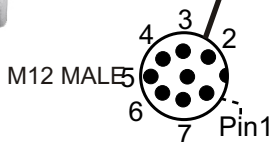

WIRING CONNECTIONS

D.T.S. T-BOX IP65
CODE 03.LA.001.IP 65

FOCUS RGB

FOCUS RGB

FOCUS R RGB

IMPORTANT:

The maximum number of FOCUS RGB / WHITE Led projectors connectable to the Z1 OUTDOOR Power supply is 15 pcs.
The maximum number of FOCUS FULL COLOUR Led projectors connectable to the Z1 OUTDOOR Power supply is 5 pcs.

Never plug in a new UNIT when the power supply is turned on.

15

6-pin Female (RJ12)

D.T.S. INFRARED
REMOTE SENSOR
CODE 03.LA.016

LEDS
CONNECTOR PINOUT

- 1-RED +
- 2-RED -
- 3-GREEN +
- 4-GREEN -
- 5-BLUE +
- 6-BLUE -
- 7-not used
- 8-not used

FOCUS RGB