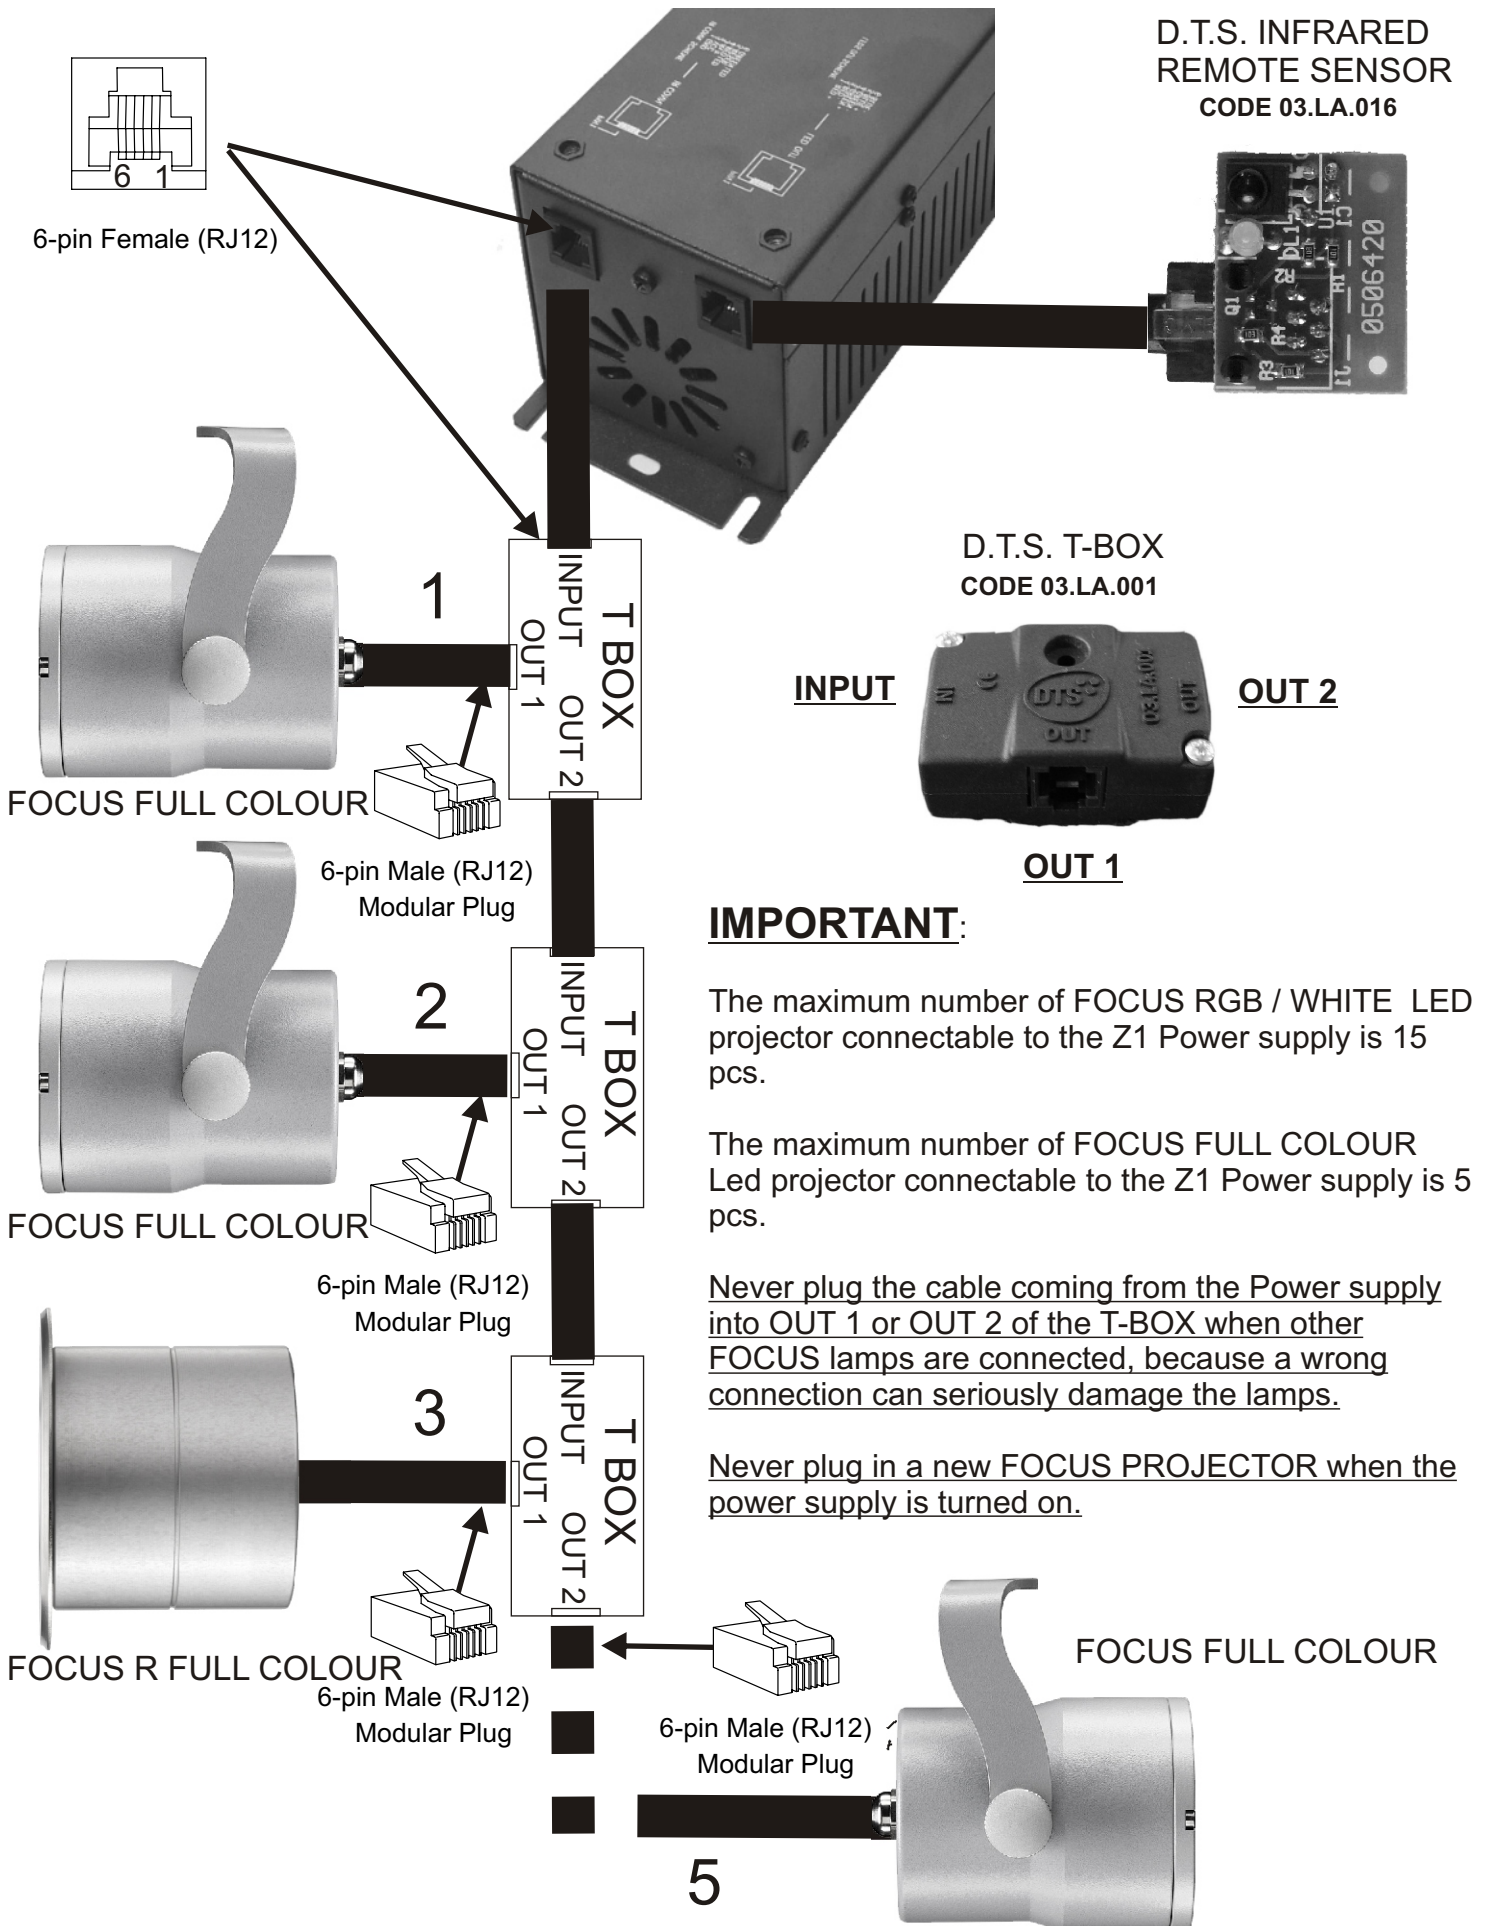

WIRING CONNECTIONS

IMPORTANT:

The maximum number of FOCUS RGB / WHITE LED projector connectable to the Z1 Power supply is 15 pcs.

The maximum number of FOCUS FULL COLOUR Led projector connectable to the Z1 Power supply is 5 pcs.

Never plug the cable coming from the Power supply into OUT 1 or OUT 2 of the T-BOX when other FOCUS lamps are connected, because a wrong connection can seriously damage the lamps.

Never plug in a new FOCUS PROJECTOR when the power supply is turned on.