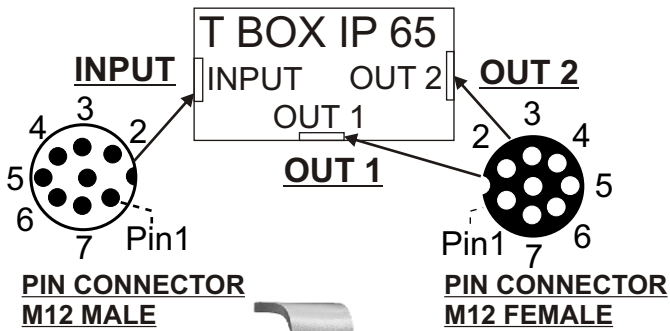

WIRING CONNECTIONS

D.T.S. T-BOX IP65
CODE 03.LA.001.IP 65

FOCUS FULL COLOUR