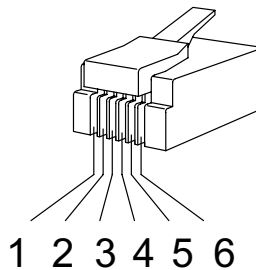

## WIRING DIAGRAM

FOCUS LED PROJECTOR is provided with a RJ12 connector

RJ12 : 6P6C

6P6C indicates 6 positions 6 cables

6-pin Male (RJ12)  
Modular Plug

Pin 1 = RED +  
Pin 2 = RED -  
Pin 3 = GREEN +  
Pin 4 = GREEN -  
Pin 5 = BLUE +  
Pin 6 = BLUE -