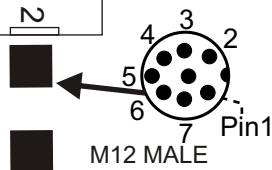

WIRING CONNECTIONS

D.T.S. T-BOX IP65
CODE 03.LA.001.IP 65

FOCUS RGB

FOCUS RGB

FOCUS R RGB

IMPORTANT:

The maximum number of FOCUS RGB / WHITE Led projectors connectable to the Z1 OUTDOOR Power supply is 15 pcs.
The maximum number of FOCUS FULL COLOUR Led projectors connectable to the Z1 OUTDOOR Power supply is 5 pcs.

Never plug in a new UNIT when the power supply is turned on.

15

6-pin Female (RJ12)

D.T.S. INFRARED
REMOTE SENSOR
CODE 03.LA.016

LEDS
CONNECTOR PINOUT

- 1-RED +
- 2-RED -
- 3-GREEN +
- 4-GREEN -
- 5-BLUE +
- 6-BLUE -
- 7-not used
- 8-not used

FOCUS RGB