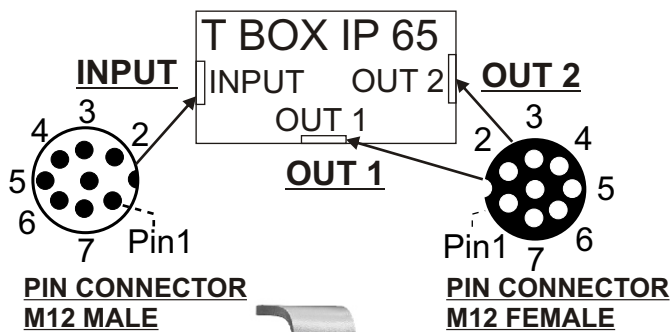

WIRING CONNECTIONS

D.T.S. T-BOX IP65
CODE 03.LA.001.IP 65