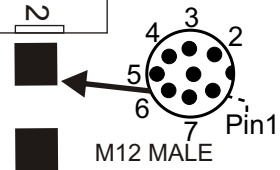

5

FOCUS FULL COLOUR