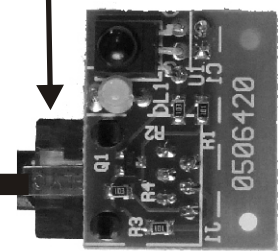

Never plug in a new UNIT when the power supply is turned on.

5

FOCUS FULL COLOUR

6-pin Female (RJ12)

D.T.S. INFRARED  
REMOTE SENSOR  
CODE 03.LA.016

**LEDS  
CONNECTOR PINOUT**

- 1-RED +
- 2-RED -
- 3-GREEN +
- 4-GREEN -
- 5-BLUE +
- 6-BLUE -
- 7-not used
- 8-not used