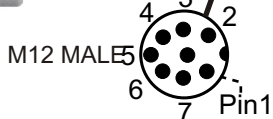

Never plug in a new FOCUS PROJECTOR when the power supply is turned on.

**WIRING CONNECTIONS**

D.T.S. T-BOX IP65  
CODE 03.LA.001.IP 65

FOCUS RGB

FOCUS RGB

FOCUS R RGB

**IMPORTANT:**

The maximum number of FOCUS RGB / WHITE Led projectors connectable to the Z1 OUTDOOR Power supply is 15 pcs.  
The maximum number of FOCUS FULL COLOUR Led projectors connectable to the Z1 OUTDOOR Power supply is 5 pcs.