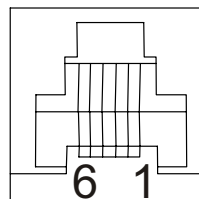

6-pin Female (RJ12)

For application where Ip65. rating is not necessary, FOCUS LED PROJECTOR cabling connection can be done with a standard UTP TIA/EIA 568-B2 category 5E cable.

The maximum distance between power supply and the HELIOS unit should not exceed 100 meters.

For Ip65. rating application, D.T.S. reccomed the use of a Ip68 cable as the 10XAWG26 multipolar black outdoor cable (D.T.S. Code: 0509C061).

The maximum distance between power supply and the HELIOS unit should not exceed 100 meters.