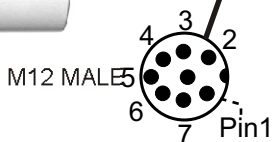

Never plug in a new FOCUS PROJECTOR when the power supply is turned on.

**WIRING CONNECTIONS**

D.T.S. T-BOX IP65  
CODE 03.LA.001.IP 65

FOCUS RGB

FOCUS RGB

FOCUS R RGB

**IMPORTANT:**

The maximum number of FOCUS RGB / WHITE Led projectors connectable to the Z1 OUTDOOR Power supply is 15 pcs.  
The maximum number of FOCUS FULL COLOUR Led projectors connectable to the Z1 OUTDOOR Power supply is 5 pcs.