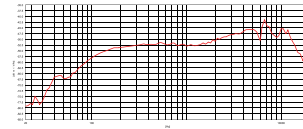

Frequency Response