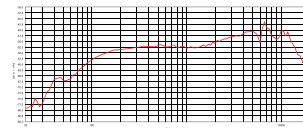

250mm

Thank you!

Thank you for choosing relacart M-D27 dynamic microphone module, M-D27 is suitable for relacart UR series handheld wireless transmitters, excellent off-axis directional, high sound pressure suitable frequency response curve restore various sounds accurately, whether it is speech or singing, can meet your needs and give you a true sound. The M-D27 dynamic microphone module is compatible with Shure® wireless microphone body.

M-D27 is a cardioid dynamic microphone module, which can be flexibly matched with a variety of handheld transmitters. The newly designed capsule can produce delicate and pure sound, and accurately restore various sounds. The mesh cover of microphone is made of elastic steel wire, with a built-in wind shield, which can effectively filter out wind and explosion noise.

Frequency Response

Polar Pattern

Product specification

relacart UR series wireless
Connectivity: microphone body
Shure® wireless microphone body

Type: Dynamic

Directivity: cardioid

Frequency Response: 120-16000Hz

Flexibility: -53dB re 1V/Pa

Max SPL: 145dB@1%

Dimension: 53mmx79mm

Weight: 95g

Safety and maintenance

Please make sure that the equipment connected to your M-D27 complies with the safety regulations implemented in your country.

Support

If you have any inquiries or questions about your Relacart product, please contact us directly:
<http://www.relacart.com/contact>

70mm

250mm

Most Sincerely,
Your relacart Team
您最真诚的 relacart 团队

感谢!

感谢您选择relacart M-D27动圈话筒模组, M-D27适用于Relacart UR系列手持无线发射器, 优异的离轴指向性, 高声压耐受和适合的频率响应曲线准确还原各种声音, 无论演讲或者演唱都能满足您的需求, 给您真实的声音还原。M-D27动圈话筒模组可兼容Shure®无线麦克风主体。

M-D27是一款心型指向动圈话筒模组, 可以灵活匹配多种手持发射机, 全新设计的拾音头能产生细腻而纯净的声音, 能出色的还原人声。话筒网罩使用弹性钢丝焊制而成, 内置防风海绵, 能有效过滤掉风声和气爆杂音。

频率响应

极性响应