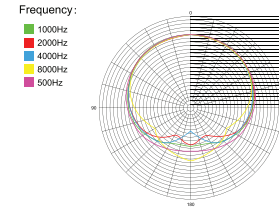

Polar Pattern

Product specification

relacart UR series wireless
Connectivity: microphone body
Shure® wireless microphone body

Type: Dynamic

Directivity: cardioid

Frequency Response: 120-16000Hz

Flexibility: -53dB re 1V/Pa

Max SPL: 145dB@1%

Dimension: 53mmx79mm

Weight: 95g

Safety and maintenance

Please make sure that the equipment connected to your M-D27 complies with the safety regulations implemented in your country.

Support

If you have any inquiries or questions about your Relacart product, please contact us directly:
<http://www.relacart.com/contact>

70mm

250mm

Most Sincerely,
Your relacart Team
您最真诚的 relacart 团队

感谢!

感谢您选择relacart M-D27动圈话筒模组, M-D27适用于Relacart UR系列手持无线发射器, 优异的离轴指向性, 高声压耐受和适合的频率响应曲线准确还原各种声音, 无论演讲或者演唱都能满足您的需求, 给您真实的声音还原。M-D27动圈话筒模组可兼容Shure®无线麦克风主体。

M-D27是一款心型指向动圈话筒模组, 可以灵活匹配多种手持发射机, 全新设计的拾音头能产生细腻而纯净的声音, 能出色的还原人声。话筒网罩使用弹性钢丝焊制而成, 内置防风海绵, 能有效过滤掉风声和气爆杂音。