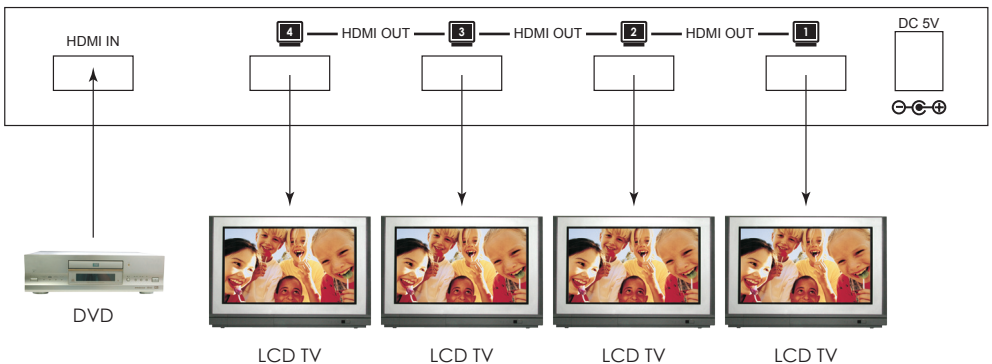

Connection and Installation