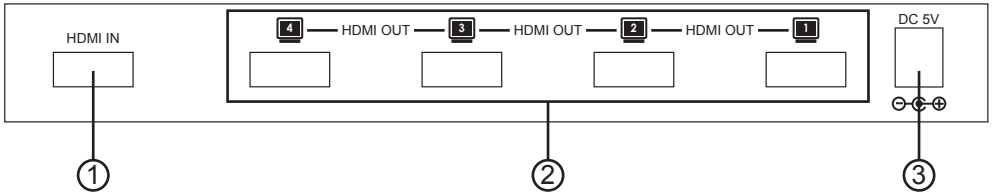

Features

1. Solid and durable metal housing with all connectors lined up in one side.
2. Built-in HDCP keysets allows each output to work independently when connecting to a HDMI display.
3. Splits a HDMI source up to 4 outputs at 1080p without signal loss.
4. Supports DVI source and DVI display by using HDMI to/from DVI adaptor cable.
5. Supports a wide range of PC and HDTV resolutions, from VGA to UXGA and 480p to 1080p. Maximum resolution bandwidth-165MHz.
6. Can be cascaded for more outputs.
7. Each of the buffered output can run up to 15 meters@1600x1200, or 1080p.
8. Support multi-channel compressed & uncompressed HDMI audio.
9. Full HDCP compliant.
10. Enhance function for signal pre-emphasis.
11. Fast handshaking reduces pre-picture blackout time to 5 seconds.

Operation Controls and Functions

Front Panel

1. Power Switch: Press the switch to power on the unit.
2. Power LED Indicator: The LED will illuminate when the power is connected.
3. Sync LED: The LED will illuminate when the HDMI source signal is connected to the input and is detected by the unit.
4. Signal Enhancement/Indicator: Press the "Enhance" button to turn on this feature to improve signal quality after long distance transmission. Press again to turn off. The LED will illuminate when the signal is enhanced.
5. Output LEDs: When a display TV is connected to one of the output ports, its corresponding LED will illuminate.

Rear Panel

1. HDMI input: Connect to the HDMI or DVI output of your source equipment such as DVD play or set-top-box.
2. HDMI output 1/2/3/4: Connect each of these output ports to the HDMI input of a HDMI display.
3. Power input: Plug the supplied 5VDC power supply into the unit.

Specifications

- **Frequency bandwidth:** 1.65Gbps(single link)
- **Input/Output:**
1 in to 4 out HDMI female port
- **5VDC universal power supply**
- **Operating temperature range:** 0° ~ 48° C
- **Operating humidity range:** 30 to 80% RH
- **Dimensions:** 200(W)x104(D)x25(H)mm
- **Weight:** 1.1kgs