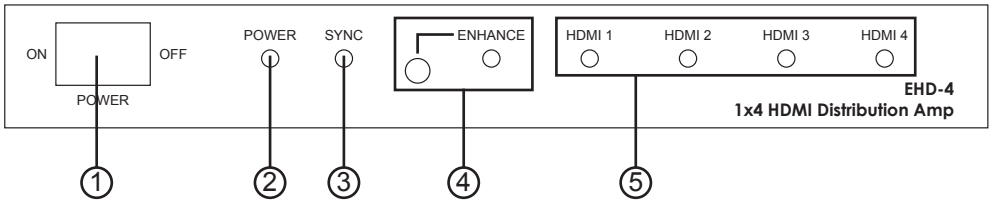

1x4 HDMI Distribution Amplifier

Operation Manual

EHD-4

Introduction

Cypress EHD-4 is a high performance HDMI distribution amplifier. It allows one HDMI source to connect up to 4 HDMI displays simultaneously.

Features

1. Solid and durable metal housing with all connectors lined up in one side.
2. Built-in HDCP keysets allows each output to work independently when connecting to a HDMI display.
3. Splits a HDMI source up to 4 outputs at 1080p without signal loss.
4. Supports DVI source and DVI display by using HDMI to/from DVI adaptor cable.
5. Supports a wide range of PC and HDTV resolutions, from VGA to UXGA and 480p to 1080p. Maximum resolution bandwidth-165MHz.
6. Can be cascaded for more outputs.
7. Each of the buffered output can run up to 15 meters@1600x1200, or 1080p.
8. Support multi-channel compressed & uncompressed HDMI audio.
9. Full HDCP compliant.
10. Enhance function for signal pre-emphasis.
11. Fast handshaking reduces pre-picture blackout time to 5 seconds.

Operation Controls and Functions

Front Panel

1. Power Switch: Press the switch to power on the unit.
2. Power LED Indicator: The LED will illuminate when the power is connected.
3. Sync LED: The LED will illuminate when the HDMI source signal is connected to the input and is detected by the unit.
4. Signal Enhancement/Indicator: Press the "Enhance" button to turn on this feature to improve signal quality after long distance transmission. Press again to turn off. The LED will illuminate when the signal is enhanced.
5. Output LEDs: When a display TV is connected to one of the output ports, its corresponding LED will illuminate.

Specifications

- **Frequency bandwidth:** 1.65Gbps(single link)
- **Input/Output:**
1 in to 4 out HDMI female port
- **5VDC universal power supply**
- **Operating temperature range:** 0° ~ 48° C
- **Operating humidity range:** 30 to 80% RH
- **Dimensions:** 200(W)x104(D)x25(H)mm
- **Weight:** 1.1kgs