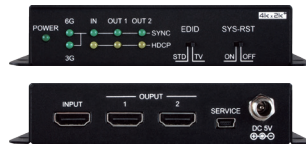

# CPLUS-V2T

NEW 4K HDR 1x2 HDMI Splitter

## INTRODUCTION

This Splitter is an advanced solution providing high performance audio and video support including HDR and other features defined by the HDMI 2.0a specification. 4K UHD HDMI video sources, up to and including 4K@60Hz (4:4:4, 8-bit) as well as 10/12-bit sources with HDR, are able to be passed along to 2 outputs. Pass-through of multiple digital audio formats such as LPCM 7.1, Bitstream and advanced HD Bitstream with audio sampling rates up to 192kHz are also supported. An independent HDCP management engine for each output ensures stable HDCP performance.

When a mixture of displays with different specifications are connected, each output will automatically scale 4K to 1080p or apply color space conversion (4:4:4 to 4:2:0), as appropriate, based on each connected display's EDID. Support for the CEC "active source" command to periodically reset input selection on CEC-compatible connected displays is also included. This unit is controllable via simple front-panel switches with easy to read informational LEDs.

## FEATURES

- HDMI with HDR, 3D & 4K@60Hz support, DVI 1.0 compatible
- HDCP 2.2 and HDCP 1.x compliant
- 1 HDMI input and 2 HDMI outputs
- Supports up to 4K UHD (18Gbps, 4K@50/60Hz 4:4:4, 8-bit) video signals
- Supports current 10-bit and 12-bit HDR (High Dynamic Range) formats
- Supports pass-through of LPCM 7.1, Bitstream and advanced HD Bitstream audio formats
- Automatic 4K to 1080p down-scaling and color space conversion (4:4:4 to 4:2:0) for each independent output based on each connected display's EDID
- Independent HDCP management engine for each output ensures stable HDCP performance
- Simple to use EDID management options
- Support for the CEC "active source" command to periodically reset input selection on CEC-compatible connected displays
- Controllable via front-panel switches